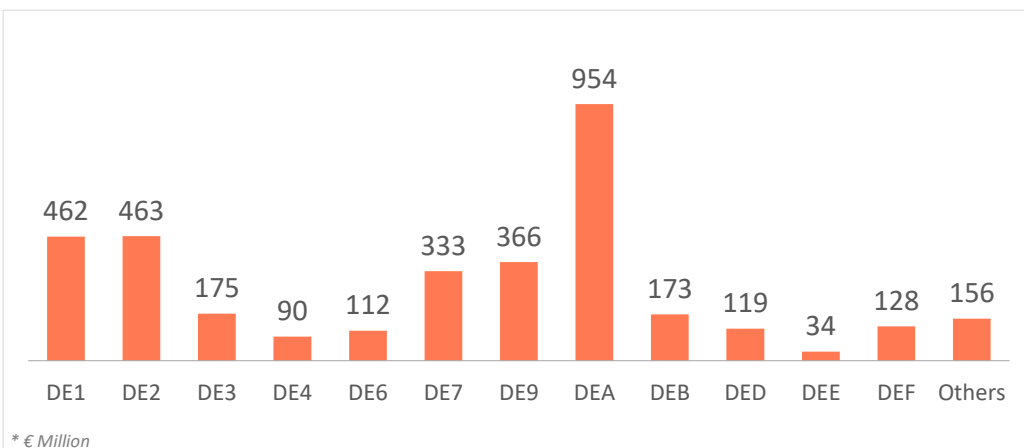

# Tourist turnover by source region Germany (2018)

## CANARY ISLANDS: turnover by source region (NUTS1)

Code	Region (NUTS1)	Main cities
DE1	Baden-Württemberg	Stuttgart, Karlsruhe and Mannheim
DE2	Bayern	München, Nürnberg and Augsburg
DE3	Berlin	Berlin
DE4	Brandenburg	Postdam and Cottbus
DE6	Hamburg	Hamburg
DE7	Hessen	Frankfurt and Wiesbaden
DE9	Niedersachsen	Hannover
DEA	Nordrhein-Westfalen	Düsseldorf, Köln, Dortmund and Essen
DEB	Rheinland-Pfalz	Koblenz and Kaiserslautern
DED	Sachsen	Dresden and Leipzig
DEE	Sachsen-Anhalt	Magdeburg
DEF	Schleswig-Holstein	Kiel and Lübeck
Others	Mecklenburg-Vorpommern, Saarland, Bremen and Thüringen and Erfurt	

Source: ISTAC (Encuesta sobre el Gasto Turístico).

Note: Turnover for grey shaded regions could not be determined because they are included in "Others".